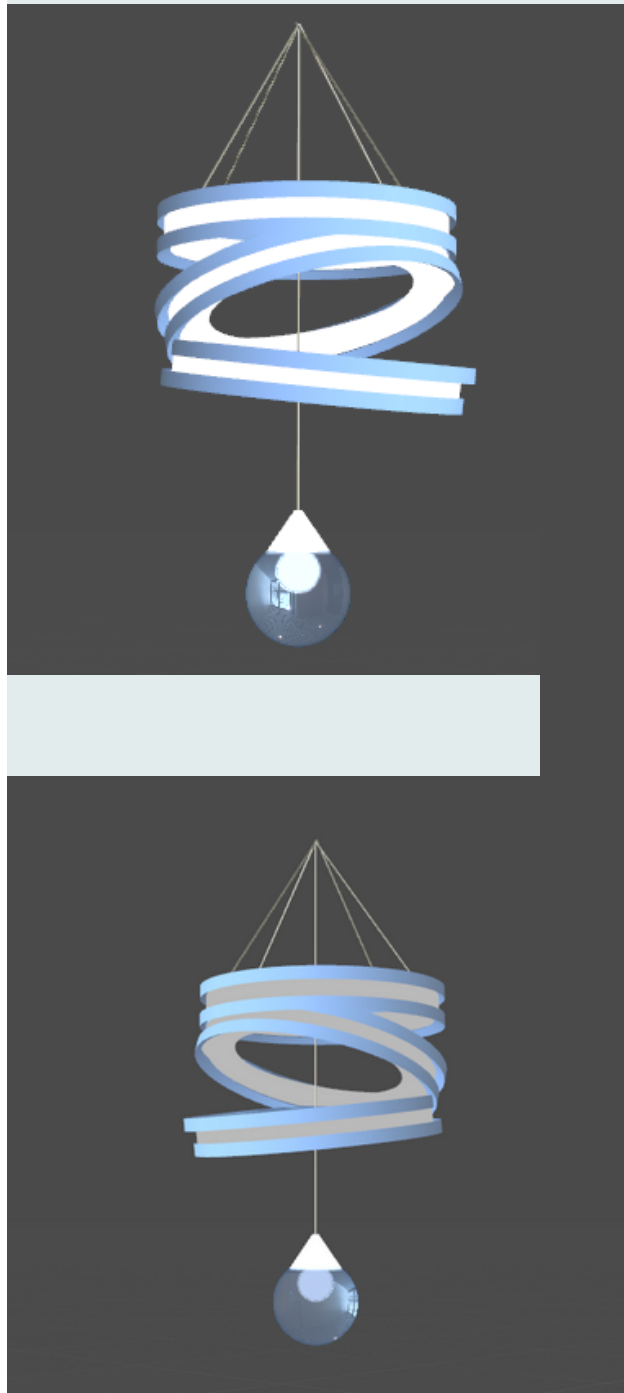

PROJECT FOUR

LUMINAIRE DESIGN

Scarlett Sanchez

Summer Quarter 2021

INDS 302-01

Professor Davidson

Table of Contents

Concept & Sketches

Sketches

Final Sketch

Materials

LED Strip Lights

LED Bulb

Frosted Acrylic Light Lens

Transparent Blue Glass

Aluminum Matte Finish

Steel Cable

Measurements

Lights On

Final Model

Lights Off