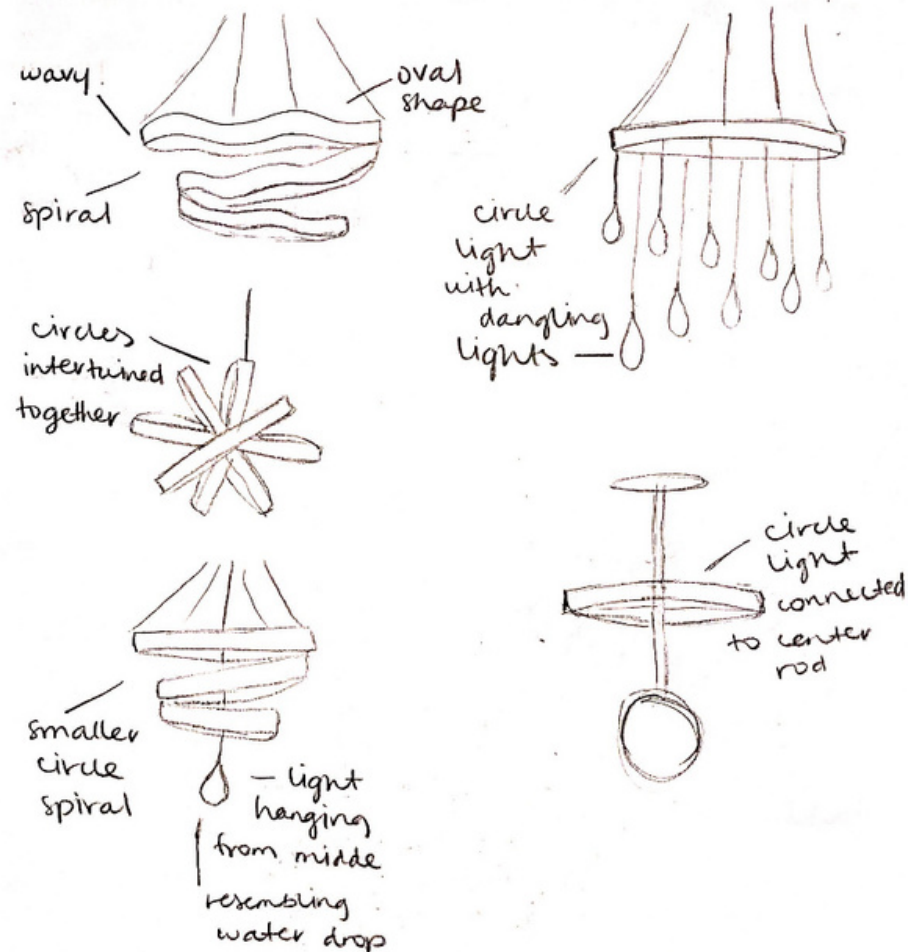

PROJECT FOUR

LUMINAIRE DESIGN

Scarlett Sanchez

Summer Quarter 2021

INDS 302-01

Professor Davidson

Table of Contents

Concept & Sketches

page 1

Final Model

page 2

Concept

The Lake Nona Dental Group space should feel comforting and welcome. Those who enter should feel at ease and have an enjoyable experience. Lighting can be a key factor in easing some of the anxiety some feel while in the dentist office. Using simple yet intriguing and visually pleasing light fixtures would best achieve this. Having an overwhelming amount of different fixtures and harsh lighting can add to the uneasy feeling patients may feel, which is why simple and softer lighting can be beneficial, to the overall design of the space and make the patients feel more calm.

Sketches

Final Sketch

Materials

LED Strip Lights

LED Bulb

Frosted Acrylic Light Lens

Transparent Blue Glass

Aluminum Matte Finish

Steel Cable

Measurements

Lights On

Final Model

Lights Off