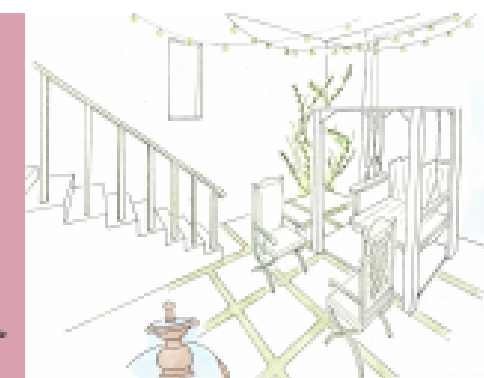

**FF & E**

- Wayfair: Off White/Marble Back Tile
- Appliance Connection: Farmhand Range
- Blended Light: Sophie Chandelier

**FF & E**

- Love Home: Rectangular Writing Desk
- Wayfair: Tubed Armchair
- Kathy Rae Hunter: Oval Dining Area Chair